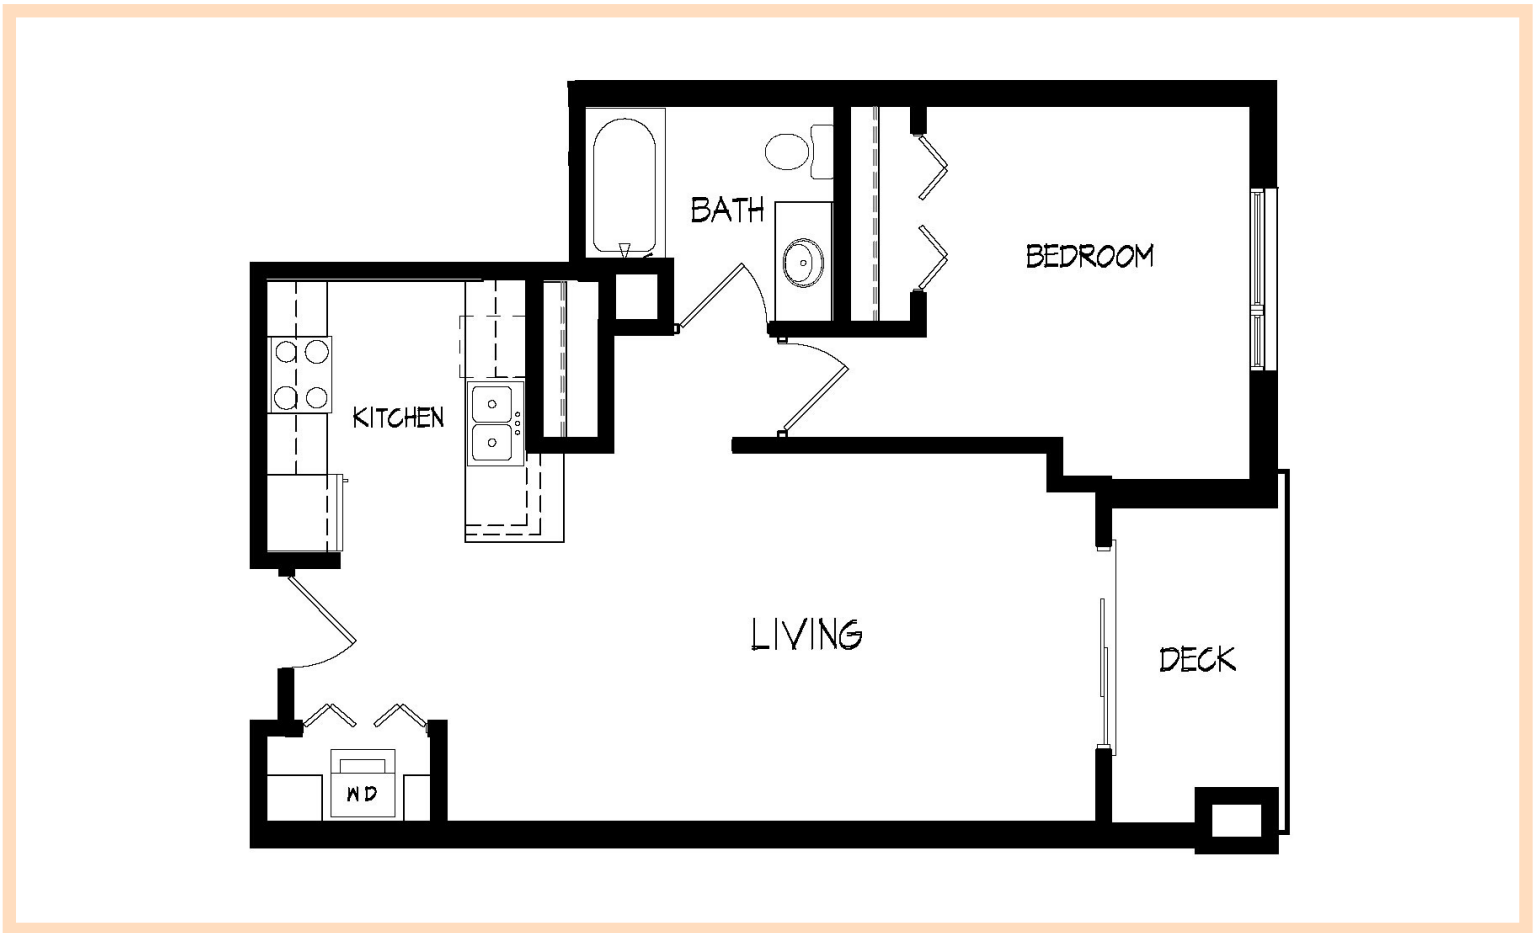

THE

OVERLOOK

AT HILLDALE

GROUND

1ST FLOOR

2ND FLOOR

3RD FLOOR

4TH FLOOR

STYLE I | 1 BEDROOM / 1 BATHROOM | 674 - 732 SQFT

Floor plan size and dimensions may vary* 

APARTMENT NUMBER: _____ **RENT:** _____ **DATE AVAILABLE:** _____

 4620 Frey St. Madison, WI 53705

 (608) 238-3776